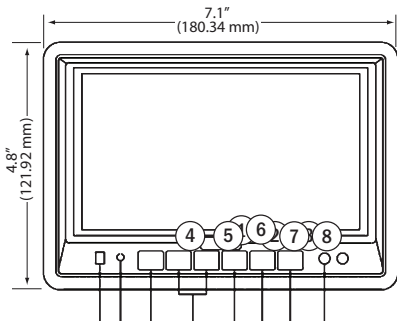

LCD Camera Systems

SYCS7LCD33-KIT1 (7" LCD Color Camera Kit)

Specifications:

- 7" LCD color screen
- 3 camera inputs
- 3 camera triggers
- Auto day/night dimmer
- Sun shield
- Input power: 12-24VDC
- Power consumption: 875mA
- System: NTSC/PAL (auto-switching)
- Operating temperature: -4°F to +158°F
- Mechanical shock: 100G
- Mechanical vibration: 5G
- Screen menu available in 11 languages
- Anti-glare screen
- Backlit control buttons
- Brightness & contrast controls
- Electronic distance markers
- Color & tint controls
- Mirror/normal image switching
- Built-in speaker
- Effective display area: 6.1" x 3.5" (7" diagonal)
- Universal mounting bracket
- Dimensions (W x H x D): 7.1" x 4.8" x 1"
- Warranty: 1 year

- Kit includes: (1) 7" LCD Color Monitor
 (1) Color Camera
 (1) Remote Control
 (1) 33' Cable

Color Camera Features:

- Wide angle lens (110°)
- 18 infra red LEDs
- Ultra low light performance
- Integral microphone
- Resolution: 300,000 pixels
- Automatic electronic iris
- Sun shield
- Mechanical shock: 100G
- Mechanical vibration: 10G
- Operating temperature: -4°F to +158°F
- Durable, waterproof construction
- Waterproof cable connection
- Dimensions (W x H x D) 2.8" x 2.2" x 1.8"
- Warranty: 1 year

Depth = 1" (25.4 mm)

1. REMOTE CONTROLLER SENSOR
2. POWER LED
3. POWER ON/OFF SWITCH
4. +, - CONTROL BUTTONS
5. SELECT
6. MENU
7. CAMERA (CA1/CA2/CA3)
8. AUDIO/VIDEO INPUT

1. POWER
2. ▲SELECT
3. FLIP VERTICALLY
4. +▶SELECT
5. ▼SELECT
6. CALL
7. TIMER
8. CAMERA SELECT (CA1/CA2/CA3 SHIFT)
9. SYSTEM CONTROL
10. LANGUAGE
11. MODE
12. MENU
13. ◀SELECT
14. FLIP HORIZONTALLY
15. MUTE

Replacement Parts & Accessories

Part #	Description
SYCS-7CM1	Monitor, 7" LCD, Color
SYCS-RCC1	Camera, Color

Part #	Description
SYCS-L8	Cable, 8'
SYCS-L16	Cable, 16'

Part #	Description
SYCS-L33	Cable, 33'
SYCS-L66	Cable, 66'