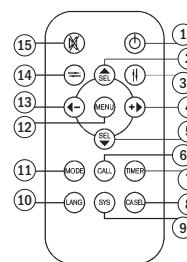

- Kit includes: (1) 7" LCD Color Monitor
 (1) Color Camera
 (1) Remote Control
 (1) 33' Cable

Color Camera Features:

- Wide angle lens (110°)
- 18 infra red LEDs
- Ultra low light performance
- Integral microphone
- Resolution: 300,000 pixels
- Automatic electronic iris
- Sun shield
- Mechanical shock: 100G
- Mechanical vibration: 10G
- Operating temperature: -4°F to +158°F
- Durable, waterproof construction
- Waterproof cable connection
- Dimensions (W x H x D) 2.8" x 2.2" x 1.8"
- Warranty: 1 year

Depth = 1" (25.4 mm)

1. REMOTE CONTROLLER SENSOR
2. POWER LED
3. POWER ON/OFF SWITCH
4. +, - CONTROL BUTTONS
5. SELECT
6. MENU
7. CAMERA (CA1/CA2/CA3)
8. AUDIO/VIDEO INPUT

1. POWER
2. ▲SELECT
3. FLIP VERTICALLY
4. +▶SELECT
5. ▼SELECT
6. CALL
7. TIMER
8. CAMERA SELECT (CA1/CA2/CA3 SHIFT)
9. SYSTEM CONTROL
10. LANGUAGE
11. MODE
12. MENU
13. ◀SELECT
14. FLIP HORIZONTALLY
15. MUTE

Replacement Parts & Accessories

Part #	Description
SYCS-7CM1	Monitor, 7" LCD, Color
SYCS-RCC1	Camera, Color

Part #	Description
SYCS-L8	Cable, 8'
SYCS-L16	Cable, 16'

Part #	Description
SYCS-L33	Cable, 33'
SYCS-L66	Cable, 66'