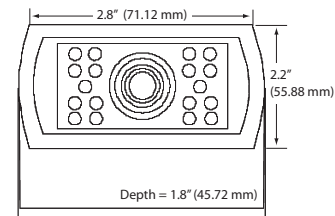

LCD Camera Systems

SYCS7LCD33-KIT1 (7" LCD Color Camera Kit)

Specifications:

- 7" LCD color screen
- 3 camera inputs
- 3 camera triggers
- Auto day/night dimmer
- Sun shield
- Input power: 12-24VDC
- Power consumption: 875mA
- System: NTSC/PAL (auto-switching)
- Operating temperature: -4°F to +158°F
- Mechanical shock: 100G
- Mechanical vibration: 5G
- Screen menu available in 11 languages
- Anti-glare screen
- Backlit control buttons
- Brightness & contrast controls
- Electronic distance markers
- Color & tint controls
- Mirror/normal image switching
- Built-in speaker
- Effective display area: 6.1" x 3.5" (7" diagonal)
- Universal mounting bracket
- Dimensions (W x H x D): 7.1" x 4.8" x 1"
- Warranty: 1 year

- Kit includes: (1) 7" LCD Color Monitor
 (1) Color Camera
 (1) Remote Control
 (1) 33' Cable

Color Camera Features:

- Wide angle lens (110°)
- 18 infra red LEDs
- Ultra low light performance
- Integral microphone
- Resolution: 300,000 pixels
- Automatic electronic iris
- Sun shield
- Mechanical shock: 100G
- Mechanical vibration: 10G
- Operating temperature: -4°F to +158°F
- Durable, waterproof construction
- Waterproof cable connection
- Dimensions (W x H x D) 2.8" x 2.2" x 1.8"
- Warranty: 1 year

Depth = 1" (25.4 mm)

1. REMOTE CONTROLLER SENSOR
2. POWER LED
3. POWER ON/OFF SWITCH
4. +, - CONTROL BUTTONS
5. SELECT
6. MENU
7. CAMERA (CA1/CA2/CA3)
8. AUDIO/VIDEO INPUT

1. POWER
2. ▲SELECT
3. FLIP VERTICALLY
4. +▶SELECT
5. ▼SELECT
6. CALL
7. TIMER
8. CAMERA SELECT (CA1/CA2/CA3 SHIFT)
9. SYSTEM CONTROL
10. LANGUAGE
11. MODE
12. MENU
13. ◀SELECT
14. FLIP HORIZONTALLY
15. MUTE