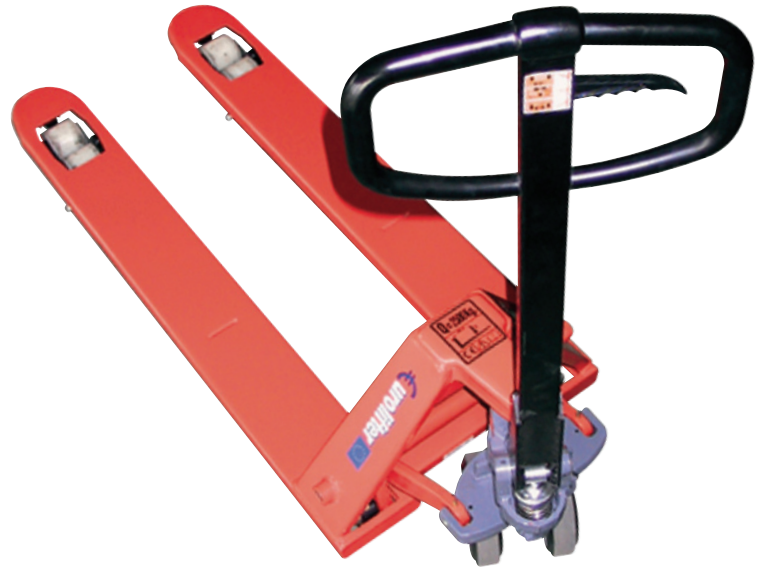

EUROLIFTER

Model EU5500 Series

TOTALSOURCE®

FEATURED PRODUCTS

- Load capacity: 5,500LBS
- Large steer wheels
- High tensile steel frame and seamless forks
- 230° pivot action maneuvers in compact areas
- Spring-a-matic handle self-returns
- Insulated ergonomically designed handle
- Entry and exit rollers for easy entry and exit of pallets
- Painted quality safety color after anti-rust treatment
- Grease zerks and bushings on all linkages
- Canada only

smh #	description
EU5500	27" x 48" (686mm x 1219mm) Poly steer single poly load
EU5503	27" x 42" (686mm x 1067mm) Poly steer single poly load
EU5510	27" x 48" (686mm x 1219mm) Poly steer tandem poly load
EU5520	27" x 48" (686mm x 1219mm) Nylon steer single nylon load
EU5530	27" x 48" (686mm x 1219mm) Nylon steer tandem nylon load
EU5540	21" x 48" (533mm x 1219mm) Poly steer single nylon load

Hand Lowering Control-3 Positions

Lifting-neutral-lowering with handle or foot pedal means extra safety. Neutral allows pumping at the most convenient angle to the operator and free handle movement when the truck is in motion. The handle returns automatically to the vertical position.