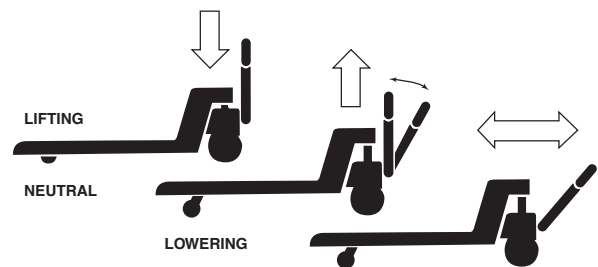

Brake

Safety spring-loaded loop handle allows load to be lowered while in motion to act as a brake.

United States
800 255 4109
Fax 913 764 7278

International
913 768 3099
Fax 913 829 6206

Canada (ONT)
800 509 7668
Fax 905 564 5717

Canada (BC)
888 661 8611
Fax 604 944 7024

Mexico
+52 55 5861 8550
Fax +52 55 5819 3004