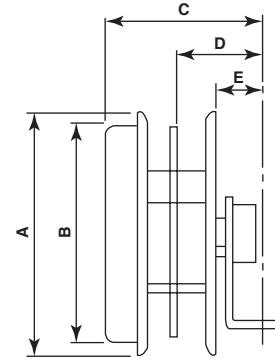

HYDRAULIC HOSE REELS

OUTBOARD SPRING MODELS

WIDE

WIDE
(Outboard Spring)

HOSE TYPES/LENGTHS

TOTALSOURCE #	A	B	C	D	E	SAE 100-R7		SAE 100-R1		SAE 100-R2		SAE 100-R5	
						#6	#8	#6	#8	#6	#8	#6	#8
SYR5	12.50"	10.70"	8.08"	5.42"	2.76"	240"	184"	240"	184"	141"	184"		
	318mm	272mm	205mm	138mm	70mm	6096mm	4674mm	6096mm	4674mm	3581mm	4674mm		
SYL5	12.50"	10.70"	8.08"	5.42"	2.76"	240"	184"	240"	184"	141"	184"		
	318mm	272mm	205mm	138mm	70mm	6096mm	4674mm	6096mm	4674mm	3581mm	4674mm