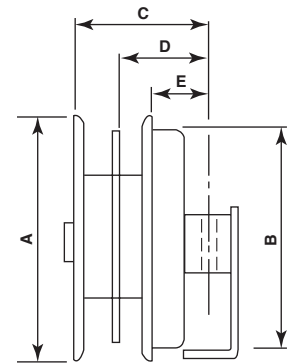

JTRC5025

HOSE TYPES/LENGTHS

TOTALSOURCE #	A	B	C	D	E	SAE 100-R7		SAE 100-R1		SAE 100-R2		SAE 100-R5	
						#6	#8	#6	#8	#6	#8	#6	#8
SYR18	15.0"	13.00"	5.23"	3.73"	2.20"	289"							
	381mm	330mm	133mm	95mm	56mm	7341mm							
SYL18	15.0"	13.00"	5.23"	3.73"	2.20"	289"							
	381mm	330mm	133mm	95mm	56mm	7341mm