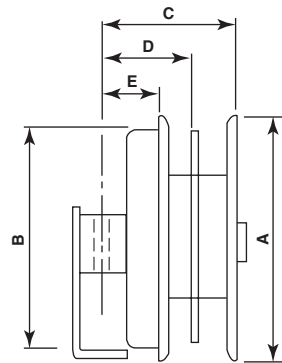

QUAD HOSE REELS

QUAD REELS

JTRC5024A