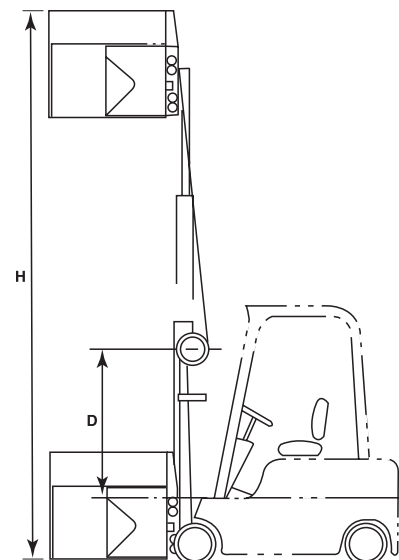

HOSE & CABLE LENGTH CALCULATIONS

HOSE & CABLE LENGTH CALCULATIONS

H = Total lift height

D = Distance from centerline of reel to junction block

1. When "H" is equal to, or greater than 2 x "D"

then line length = $H - D + 20"$ (508mm)

2. When "H" is less than 2 x "D"

then line length = $D + 32"$ (813mm)

Example : H = 288" (7315mm), D = 96" (2438mm)

$288" (7315mm) - 96" (2438mm) + 20" (508mm)$

= 212" (5385mm) reel hose or cable length

Note: It is essential that 20" of cable or hose be prewrapped on the reel at all times. This amount is included when using this formula for calculating line length.