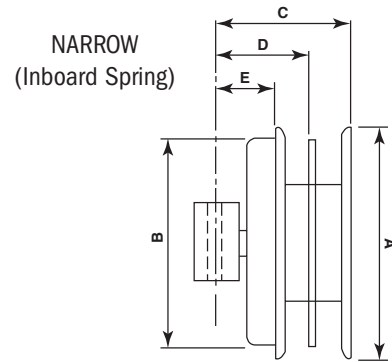

INBOARD SPRING MODELS

NARROW

HOSE TYPES/LENGTHS

TOTALSOURCE #	A	B	C	D	E	SAE 100-R7		SAE 100-R1		SAE 100-R2		SAE 100-R5	
						#6	#8	#6	#8	#6	#8	#6	#8
SYR2	12.50"	10.70"	5.38"	3.97"	2.56"	156"	120"	156"	120"	75"	45"	156"	120"
	318mm	272mm	137mm	101mm	65mm	3962mm	3048mm	3962mm	3048mm	3962mm	3962mm	3962mm	3048mm
SYL2	12.50"	10.70"	5.38"	3.97"	2.56"	156"	120"	156"	120"	75"	45"	156"	120"
	318mm	272mm	137mm	101mm	65mm	3962mm	3048mm	3962mm	3048mm	3962mm	3962mm	3962mm	3048mm
SYR10	15.00"	10.70"	5.38"	3.97"	2.56"	250"	160"	250"	160"	160"	115"	250"	160"
	381mm	272mm	137mm	101mm	65mm	6350mm	4064mm	6350mm	4064mm	4064mm	2921mm	6350mm	4064mm
SYL10	15.00"	10.70"	5.38"	3.97"	2.56"	250"	160"	250"	160"	160"	115"	250"	160"
	381mm	272mm	137mm	101mm	65mm	6350mm	4064mm	6350mm	4064mm	4064mm	2921mm	6350mm	4064mm
SYR11	16.00"	10.70"	5.38"	3.07"	2.56"	340"	230"	340"	230"		170"		220"
	406mm	272mm	137mm	78mm	65mm	8636mm	5842mm	8636mm	5842mm		4318mm		5588mm
SYL11	16.00"	10.70"	5.38"	3.07"	2.56"	340"	230"	340"	230"		170"		220"
	406mm	272mm	137mm	78mm	65mm	8636mm	5842mm	8636mm	5842mm		4318mm		5588mm