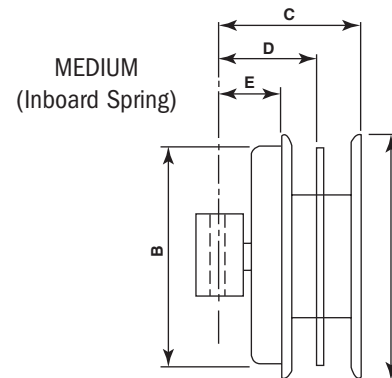

INBOARD SPRING MODELS

NARROW

HOSE TYPES/LENGTHS

TOTALSOURCE #	A	B	C	D	E	SAE 100-R7		SAE 100-R1		SAE 100-R2		SAE 100-R5	
						#6	#8	#6	#8	#6	#8	#6	#8
SYR4	12.50"	10.70"	6.44"	4.61"	2.76"	204"	156"	204"	156"	150"	120"	204"	156"
	318mm	272mm	164mm	117mm	70mm	5181mm	3962mm	5181mm	3962mm	3810mm	3048mm	5181mm	3962mm
SYL4	12.50"	10.70"	6.44"	4.61"	2.76"	204"	156"	204"	156"	150"	120"	204"	156"
	117mm	70mm	5181mm	117mm	70mm	5181mm	3962mm	3810mm	3048mm	5181mm	3962mm	5181mm	3962mm