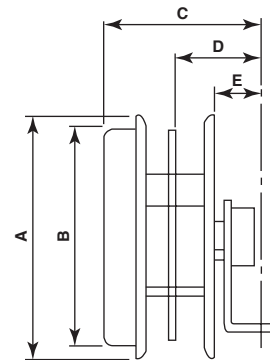

OUTBOARD SPRING MODELS

MEDIUM

MEDIUM
(Outboard Spring)

HOSE TYPES/LENGTHS

TOTALSOURCE #	A	B	C	D	E	SAE 100-R7		SAE 100-R1		SAE 100-R2		SAE 100-R5	
						#6	#8	#6	#8	#6	#8	#6	#8
SYR3	12.50"	10.70"	6.25"	2.98"	1.11"	180"	156"	180"	156"	156"	120"	180"	156"
	318mm	272mm	159mm	76mm	28mm	4572mm	3962mm	4572mm	3962mm	3962mm	3048mm	4572mm	3962mm
SYL3	12.50"	10.70"	6.25"	2.98"	1.11"	180"	156"	180"	156"	156"	120"	180"	156"
	318mm	272mm	159mm	76mm	28mm	4572mm	3962mm	4572mm	3962mm	3962mm	3048mm	4572mm	3962mm