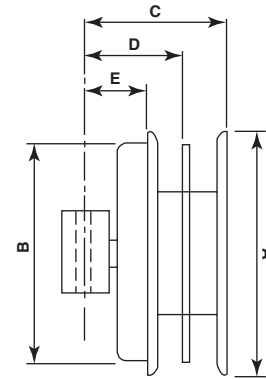

HYDRAULIC

HYDRAULIC HOSE REELS

INBOARD SPRING MODELS

WIDE

WIDE
(Inboard Spring)

HOSE TYPES/LENGTHS

TOTALSOURCE #	A	B	C	D	E	SAE 100-R7		SAE 100-R1		SAE 100-R2		SAE 100-R5	
						#6	#8	#6	#8	#6	#8	#6	#8
SYR1	12.50"	10.70"	8.10"	5.42"	2.76"	240"	184"	240"	184"	141"	184"		
	318mm	272mm	206mm	138mm	70mm	6096mm	4674mm	6096mm	4674mm	3581mm	4674mm		
SYL1	12.50"	10.70"	8.10"	5.42"	2.76"	240"	184"	240"	184"	141"		184"	
	318mm	272mm	206mm	138mm	70mm	6096mm	4674mm	6096mm	4674mm	3581mm		4674mm